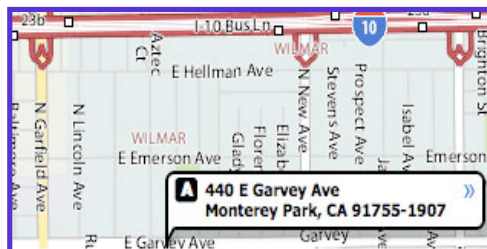

AMALC Newsletter

AMA Learning Center ~ (626) 310-0397

Feb 2010

Volume 1, Issue 2

School Holidays

Jul 3, 4 -Independence
Sep 5, 6 -Labor
Oct 9 -Competition
Dec 25, 26 -Christmas
Jan 1, 2 -New Year

Easy money

$50 credit for the next Level for each student you refer to our program

Contact Information

Any comments or questions, please Email info@amalc.com or call (626) 310-0397

Monterey Park Location NOW Open

We are both proud and relieved to announce our re-opening of the Monterey Park location!

**440 E. Garvey Avenue,
Monterey Park, CA 91755**

The new AMALC in Monterey Park is between Sierra Vista Street and N. Alhambra Avenue on Garvey Avenue, opposite of Tak Shing Hong.

As you know, it has been a long and difficult journey to opening a school. We would like to thank you all for your patience for our opening.

We have 3 classrooms, a computer listening area and a large play area for our students!

Mr. Jeremy, the Director for our Monterey Park center will be overseeing the students' progress.